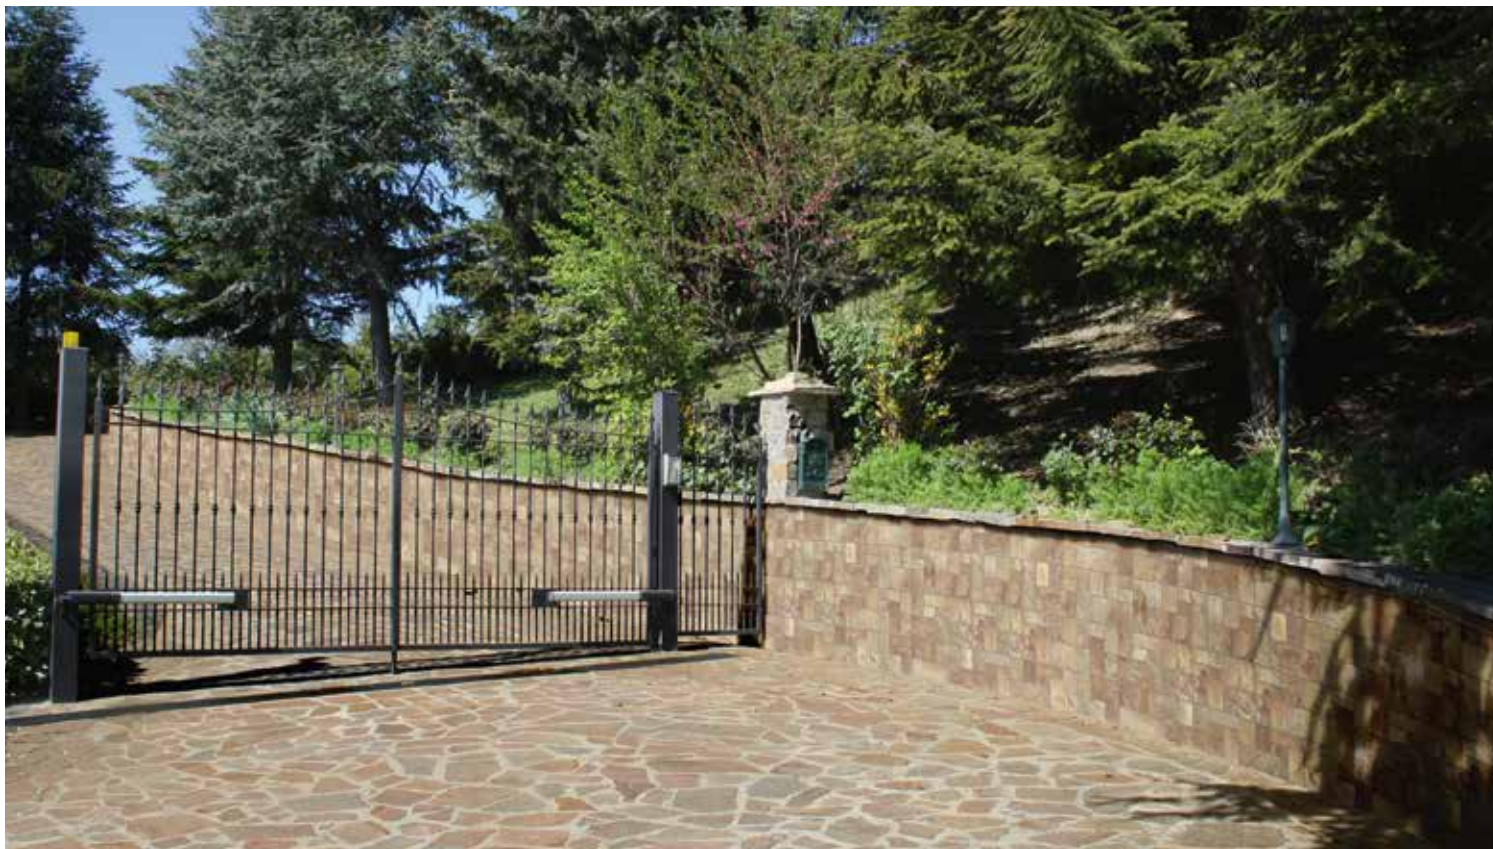

Megalite Selce

Megaliti 31x62 12"x24"

Gres porcellanato smaltato ingelivo / Glazed porcelain frost-proof tiles

Megalite Focaia